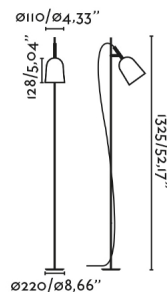

### General characteristics

Fixation	Floor
Type	II
IP	20
voltage	100V-240V
Hertz	50/60Hz
Horizontal orientation degrees	350°
Max. Power	8W