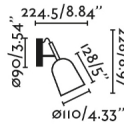

General characteristics

Fixation	Wall
Type	II
IP	20
voltage	100V-240V
Hertz	50/60Hz
Switch type	On/Off
Horizontal orientation degrees	↻ 350°
Max. Power	8W

Material

Body/Structure	Steel
Screen	Steel

Finish