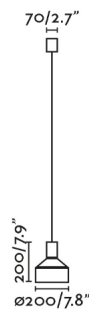

KOMBO is a family of pendant lamps created by Nutcreatives. The series has different sizes and finishes that share a black cylindrical structure in the upper part. The shade of this grey light is made in metal, is minimalist in style and plays with geometric shapes. Version with multiple 1 - light canopy. It measures 20 cm in diameter.

General characteristics

Fixation	Ceiling
Type	II
IP	20
voltage	100V-240V
Hertz	50/60Hz
Cable length	1500 mm
Max. Power	15W

Material

Body/Structure	Steel
Screen	Steel

Finish

Body/Structure	Matt Black
Screen	Grey